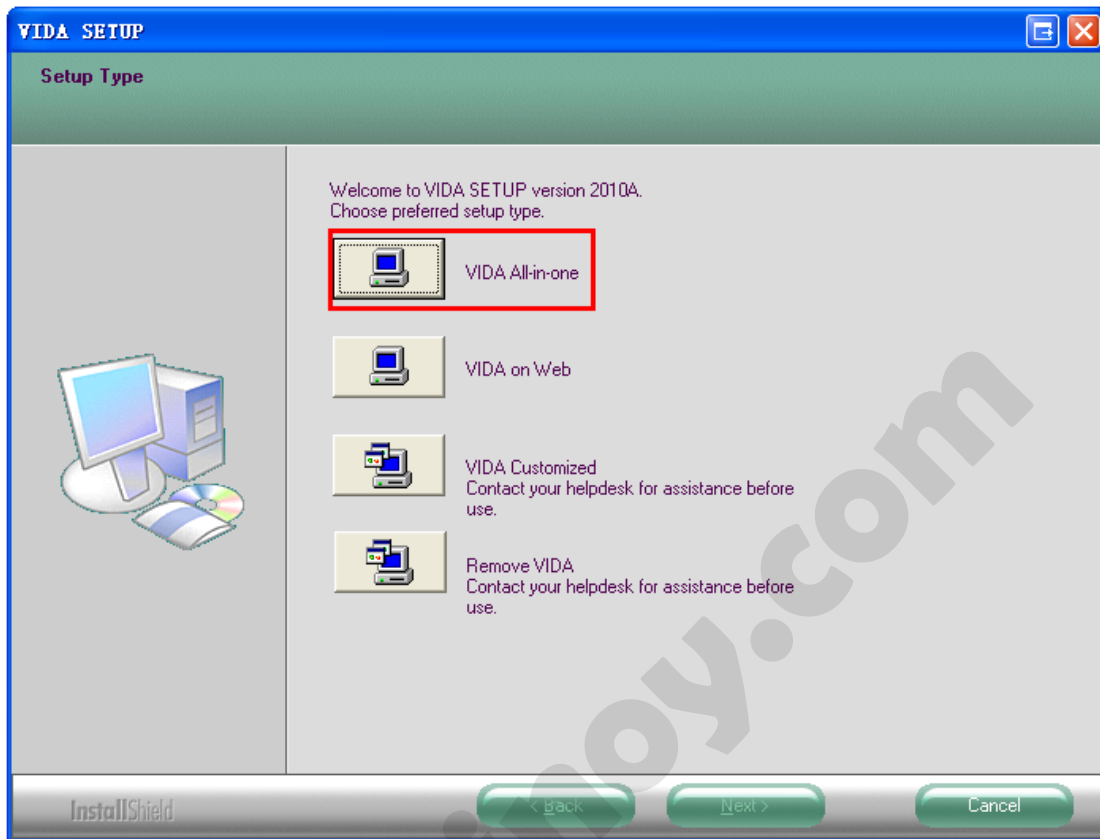

- **Select VIDA All-in-one**

chinasinoy.com