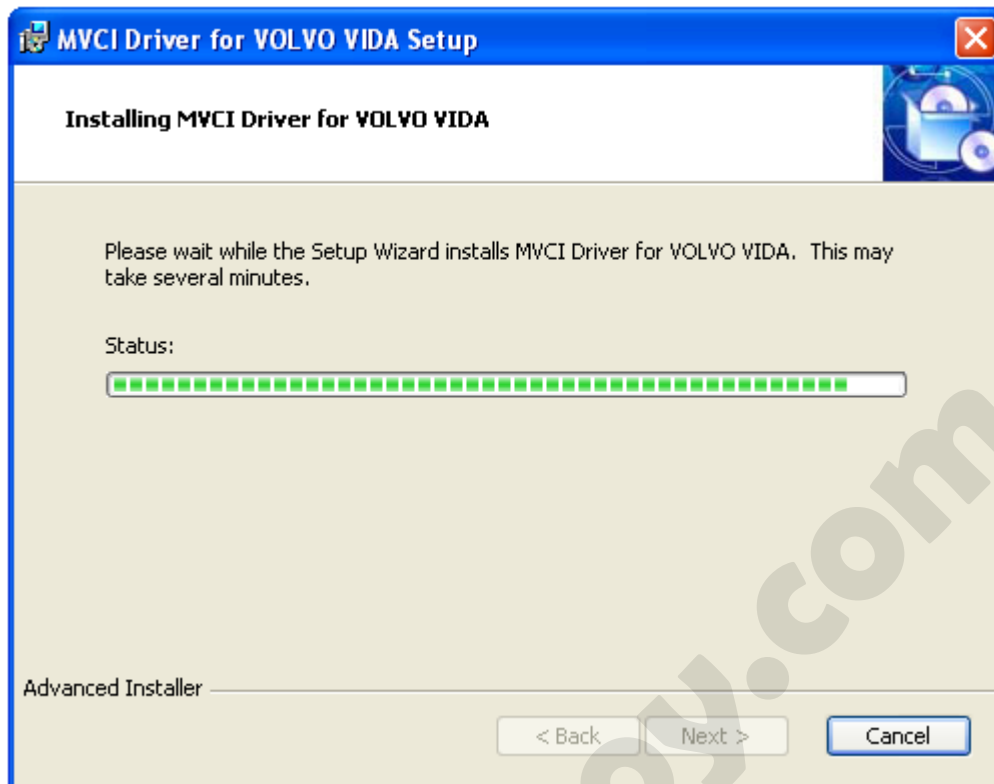

## 2. Install MVCI Driver

- Click Next

- **Select installation folder, then click Next**

- **Click Install to begin installation**

- **Installing...**

- **Click Finish to exit installation**

## 3. Start VOLVO VIDA

- Double-Click VIDA All-in-one icon on Desktop

- Input the Username: **admin** , then click **LOGIN**