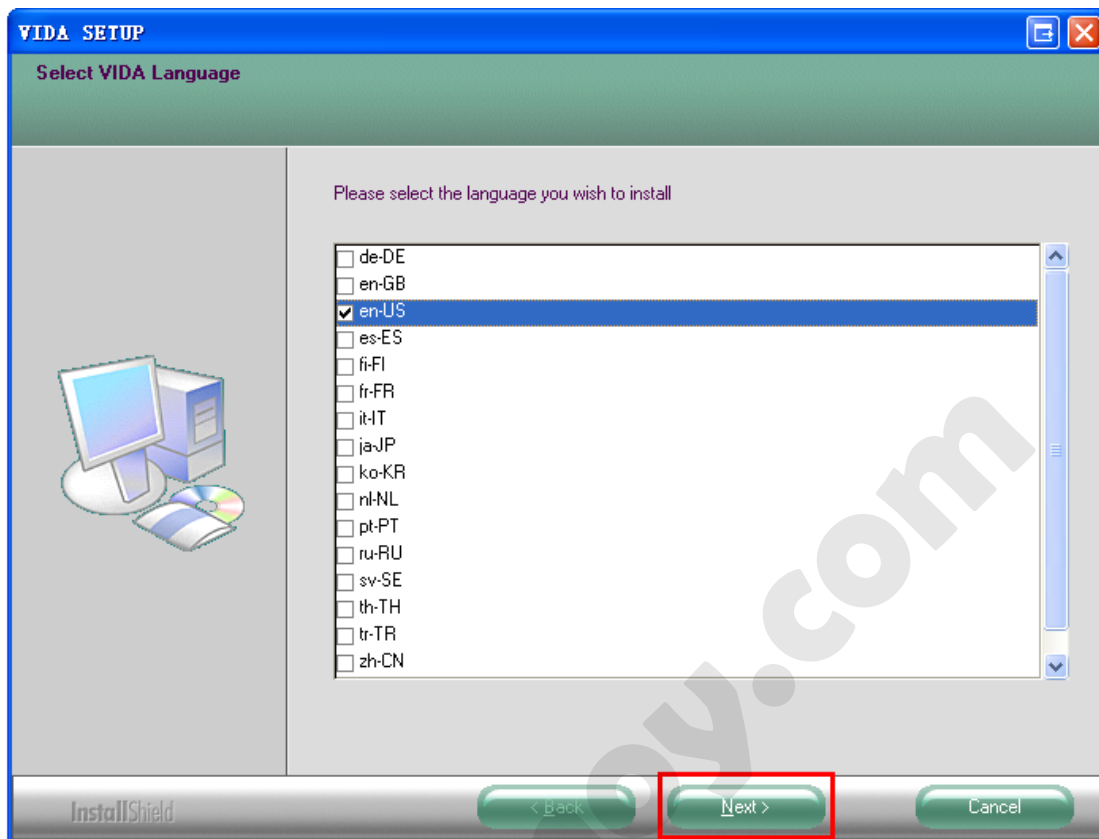

- **Select language, then Click Next**