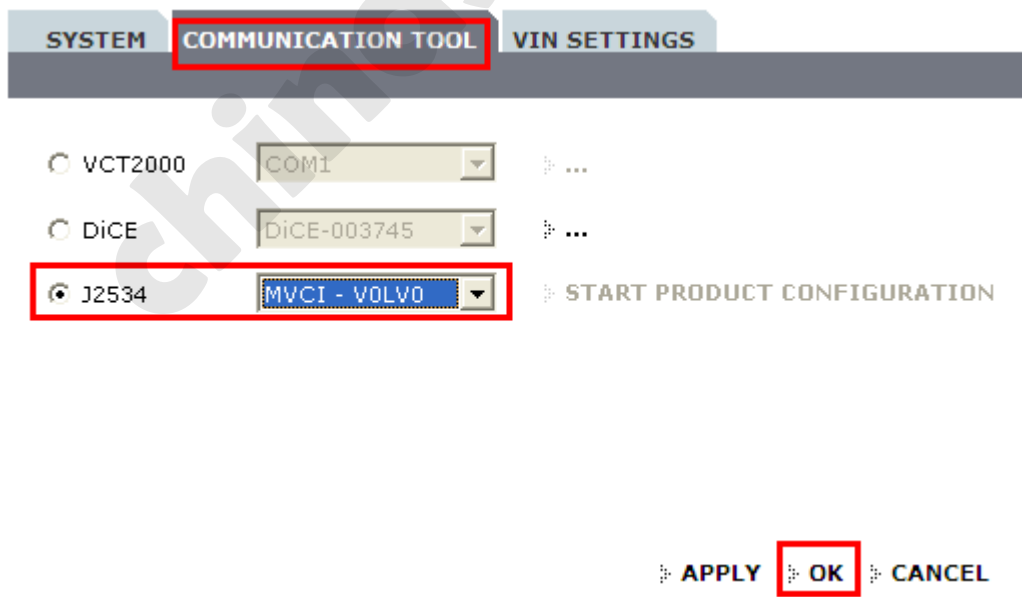

- Click **COMMUNICATION TOOL**, click **Dice**, select **J2534 MVCI - VOLVO**, then Click **OK**